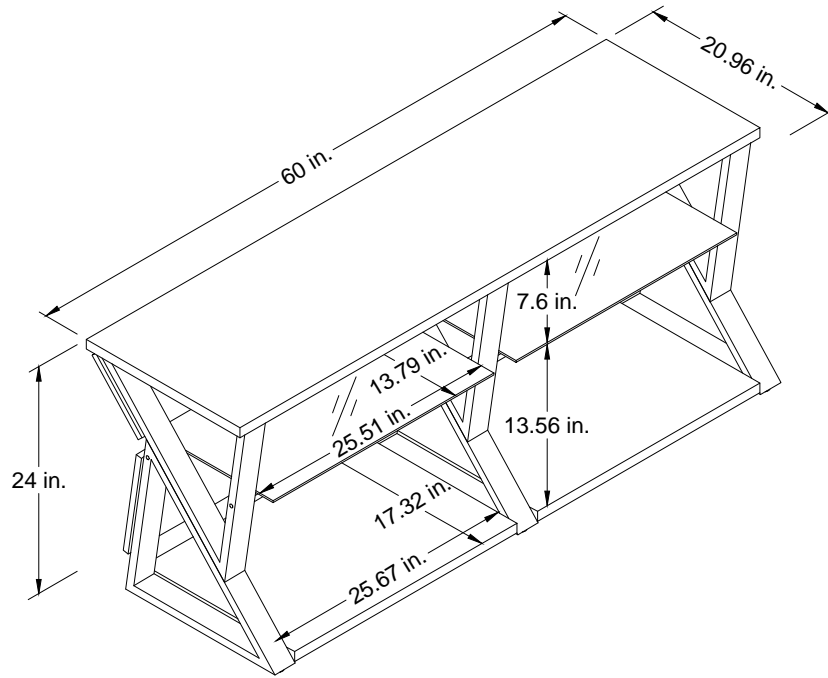

TV Stand

Model Number: 2874872COM

Finish:Black

NTENSE

OVERALL PRODUCT SIZE(in inches)

Fireplace Console :60"(W)*20.96"(D)*24"(H)

MAXIMUM WEIGHT CAPACITIES